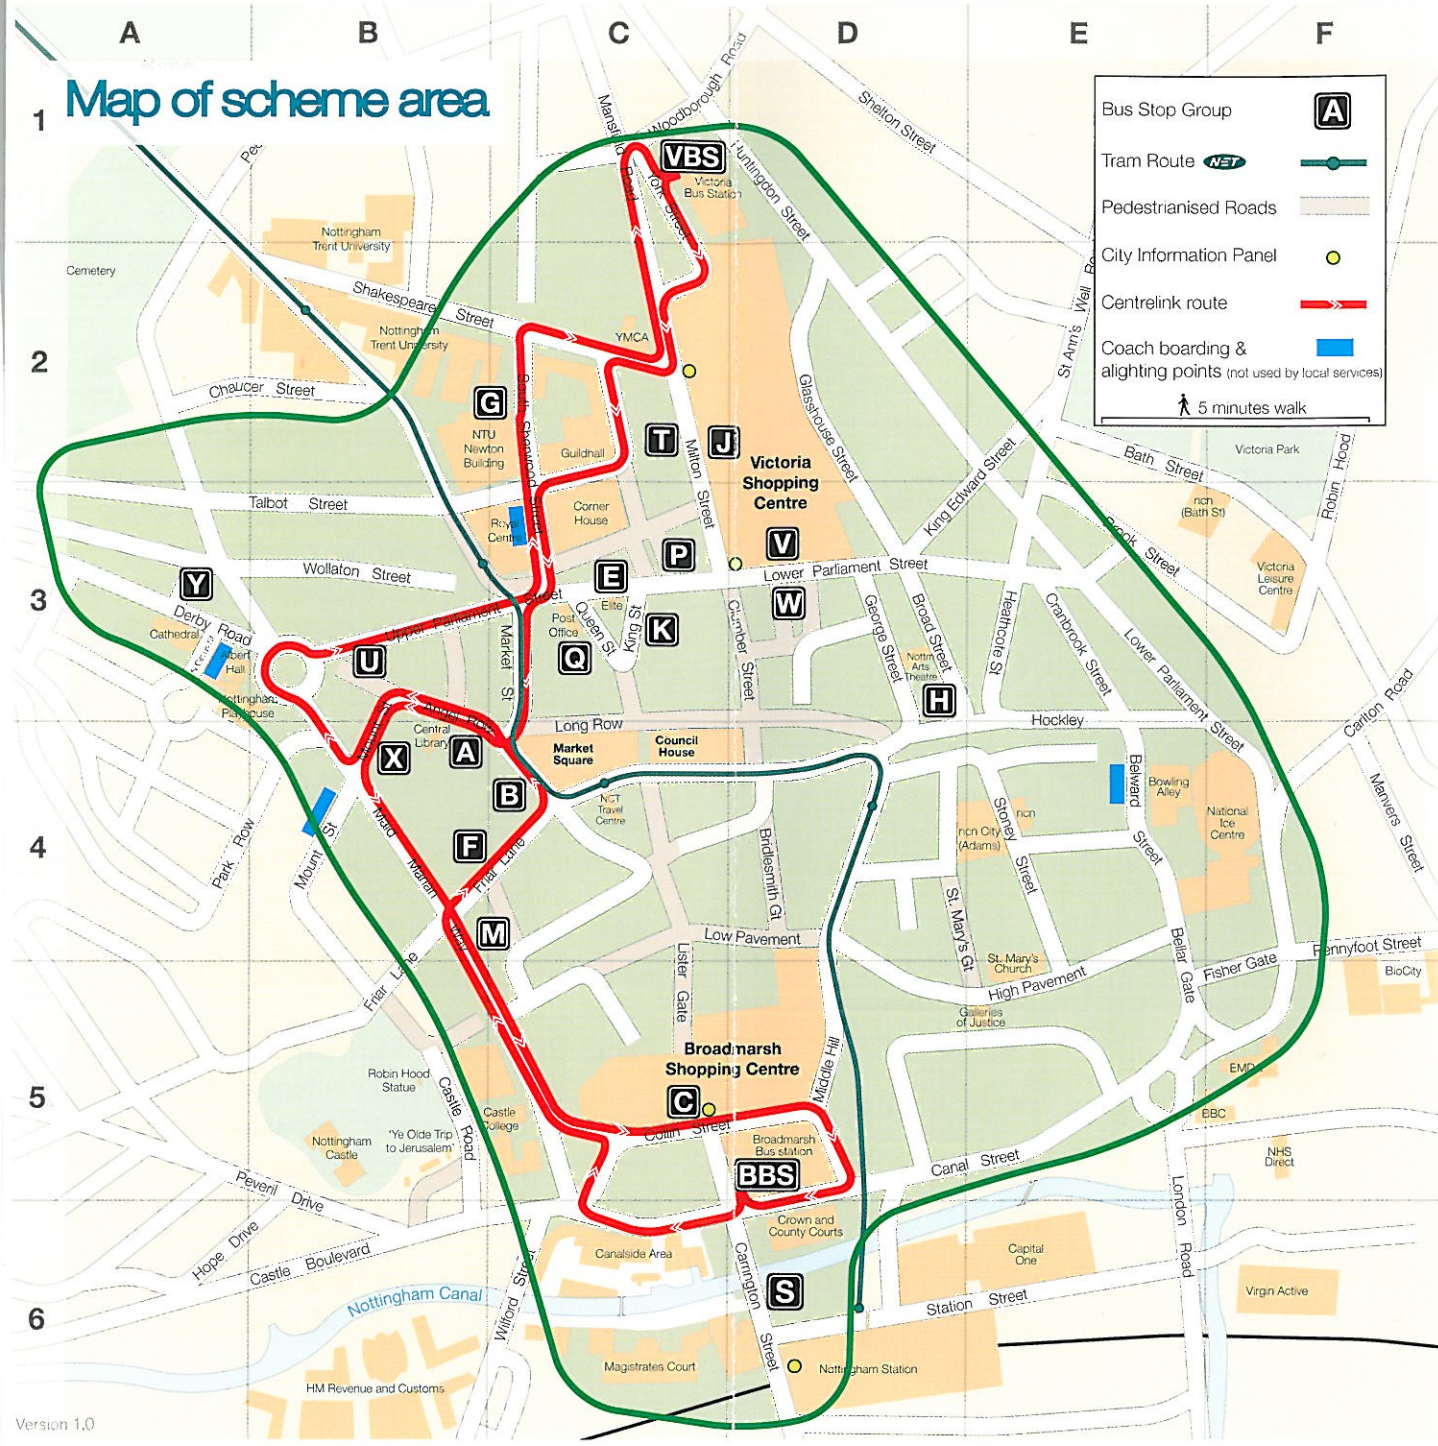

Map of scheme area

Bus Stop Group	A
Tram Route	
Pedestrianised Roads	
City Information Panel	
Centrelink route	
Coach boarding & alighting points (not used by local services)	
5 minutes walk	